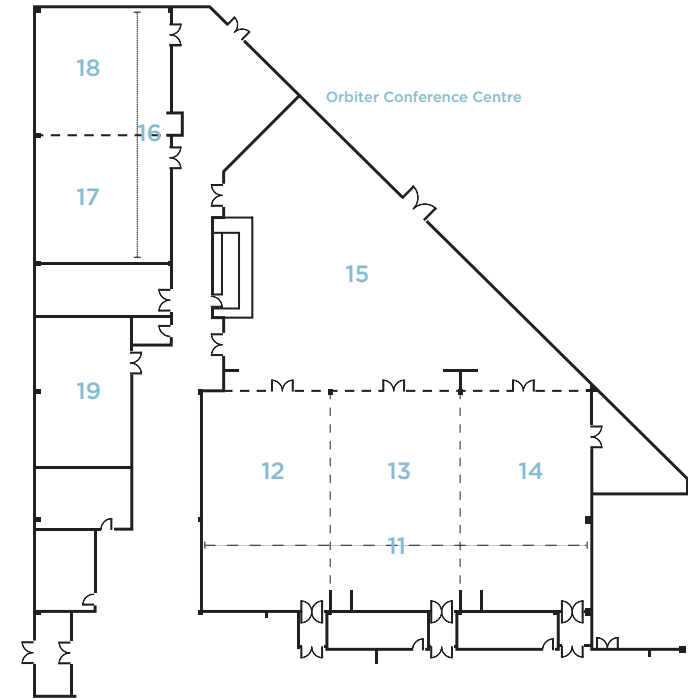

DYNAMIC & FLEXIBLE SPACES

Capacity, number of people

Size in meters

Rooms	Board-room	Theater	Class-room	U-shape	Caba-ret	Dinner	Ceiling height	Length & width	Sqm
Bleriot (1)	50	220	140	50	120	156	3.3m	11.1 x 18.1	201
Bleriot 1 (2)	26	90	44	24	-	60	3.3	11.1 x 9	100
Bleriot 2 (3)	26	90	44	24	-	-	3.3	11.1 x 9	100
Earhart (4)	18	30	12	14	16	24	2.6	7 x 6.4	45
Johnson (5)	20	50	22	20	32	-	2.6	9.3 x 5.8	54
Armstrong (6)	22	50	22	20	32	-	2.6	9.1 x 5.8	53
Bader (7)	12	20	18	12	12	24	2.6	5.7 x 5.8	33
Wright (8)	12	40	18	-	8	12	2.6	5.7 x 5.8	33
Garros (9)	10	12	8	-	8	12	2.6	6.3 x 3.8	26
Le Clerque (10)	10	16	-	-	-	-	2.3	5.8 x 3.7	21
21x Syndicate	10	20	-	-	-	-	2.65	6.4 x 3.9	24.9

Capacity, number of people

Size in meters

Rooms	Board-room	Theater	Class-room	U-shape	Caba-ret	Dinner	Ceiling height	Length & width	Sqm
Discovery & Pre	-	700	-	-	384	500	4.9	-	685
Discovery (11)	85	450	235	115	288	348	4.9	15.9 x 28	445
Discovery 1 (12)	44	150	80	40	60	120	4.9	15.9 x 9.1	145
Discovery 2 (13)	44	150	80	40	60	120	4.9	15.9 x 9.2	146
Discovery 3 (14)	44	150	80	40	60	120	4.9	15.9 x 9.4	149
Pre-function (15)	-	-	-	-	-	175	4.9	-	240
Atlantis (16)	55	169	100	50	120	120	2.6	18.5 x 9.7	179
Atlantis 1 (17)	27	80	45	26	48	50	2.6	9.3 x 9.7	91
Atlantis 2 (18)	27	80	45	26	48	50	2.6	9.2 x 9.7	89
Endeavor (19)	34	60	35	30	40	50	2.6	10.9 x 6.8	74
21x Syndicate	10	20	-	-	-	-	2.65	6.4 x 3.9	24.9