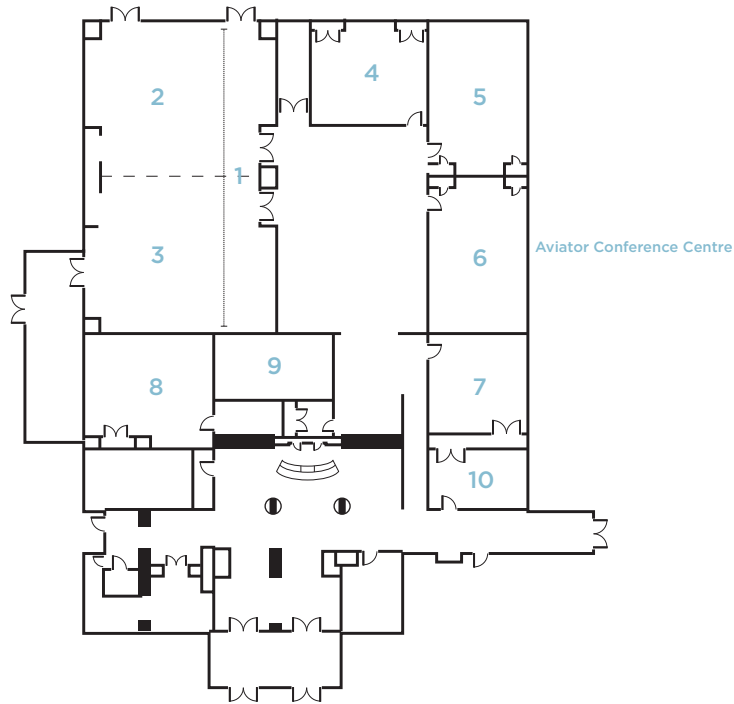

DYNAMIC & FLEXIBLE SPACES

Capacity, number of people

Size in meters

Rooms	Board-room	Theater	Class-room	U-shape	Caba-ret	Dinner	Ceiling height	Length & width	Sqm
Bleriot (1)	50	220	140	50	120	156	3.3m	11.1 x 18.1	201
Bleriot 1 (2)	26	90	44	24	-	60	3.3	11.1 x 9	100
Bleriot 2 (3)	26	90	44	24	-	-	3.3	11.1 x 9	100
Earhart (4)	18	30	12	14	16	24	2.6	7 x 6.4	45
Johnson (5)	20	50	22	20	32	-	2.6	9.3 x 5.8	54
Armstrong (6)	22	50	22	20	32	-	2.6	9.1 x 5.8	53
Bader (7)	12	20	18	12	12	24	2.6	5.7 x 5.8	33
Wright (8)	12	40	18	-	8	12	2.6	5.7 x 5.8	33
Garros (9)	10	12	8	-	8	12	2.6	6.3 x 3.8	26
Le Clerque (10)	10	16	-	-	-	-	2.3	5.8 x 3.7	21
21x Syndicate	10	20	-	-	-	-	2.65	6.4 x 3.9	24.9

Capacity, number of people

Size in meters

Rooms	Board-room	Theater	Class-room	U-shape	Caba-ret	Dinner	Ceiling height	Length & width	Sqm
Discovery & Pre	-	700	-	-	384	500	4.9	-	685
Discovery (11)	85	450	235	115	288	348	4.9	15.9 x 28	445
Discovery 1 (12)	44	150	80	40	60	120	4.9	15.9 x 9.1	145
Discovery 2 (13)	44	150	80	40	60	120	4.9	15.9 x 9.2	146
Discovery 3 (14)	44	150	80	40	60	120	4.9	15.9 x 9.4	149
Pre-function (15)	-	-	-	-	-	175	4.9	-	240
Atlantis (16)	55	169	100	50	120	120	2.6	18.5 x 9.7	179
Atlantis 1 (17)	27	80	45	26	48	50	2.6	9.3 x 9.7	91
Atlantis 2 (18)	27	80	45	26	48	50	2.6	9.2 x 9.7	89
Endeavor (19)	34	60	35	30	40	50	2.6	10.9 x 6.8	74
21x Syndicate	10	20	-	-	-	-	2.65	6.4 x 3.9	24.9