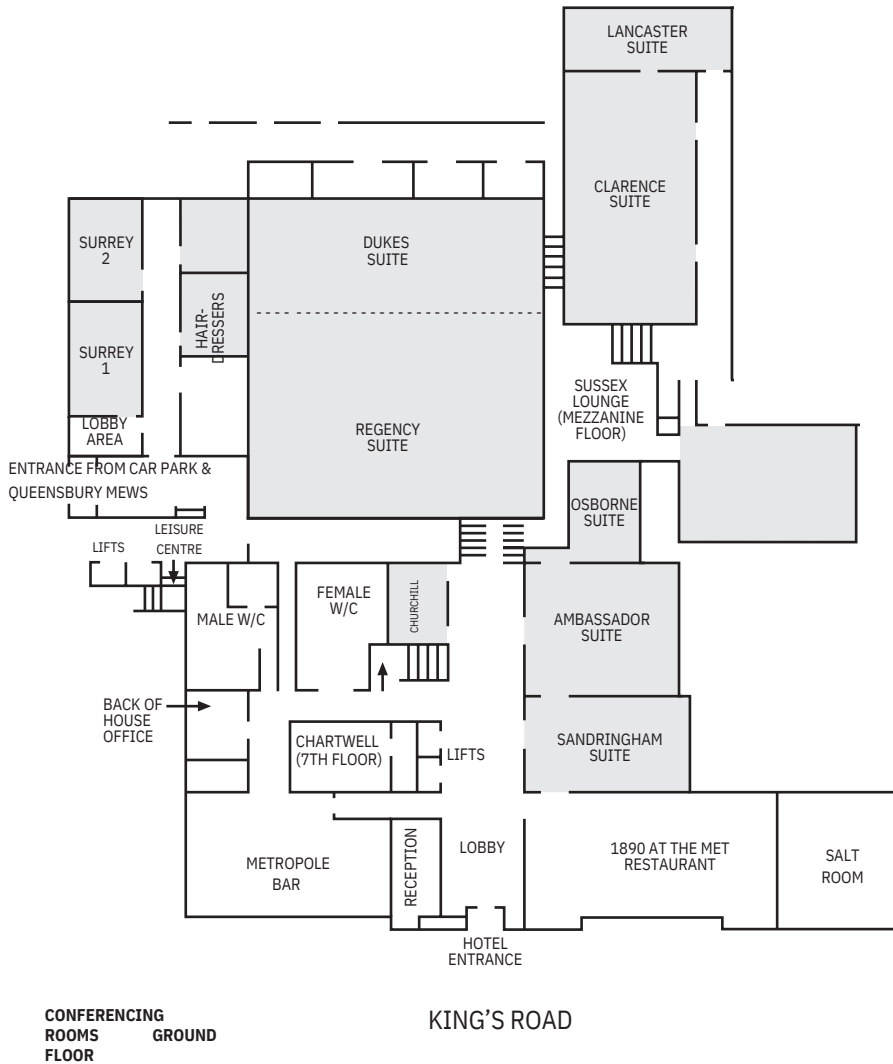

DOUBLETREE BY HILTON BRIGHTON METROPOLE

CANNON PLACE

CANNON PLACE

106 - 121 | KING'S ROAD | BRIGHTON | BN1 2FU

DOUBLETREE BY HILTON BRIGHTON METROPOLE

CANNON PLACE

CANNON PLACE

CONFERRING ROOMS
GROUND FLOOR

KING'S ROAD

106 - 121 | KING'S ROAD | BRIGHTON | BN1 2FU