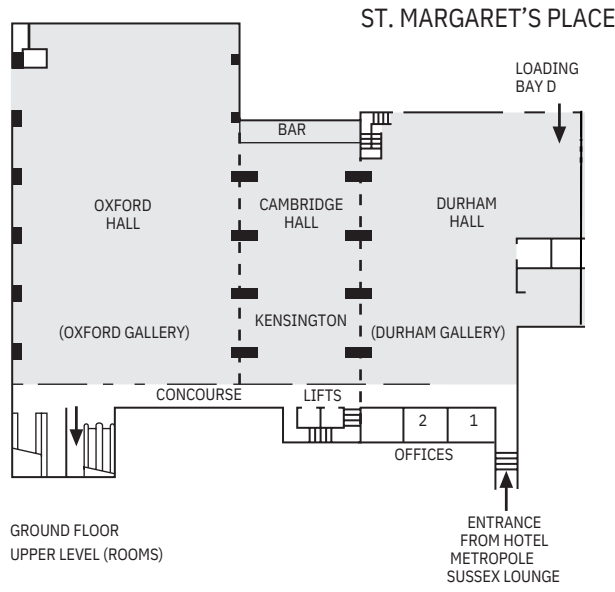

DOUBLETREE BY HILTON BRIGHTON METROPOLE

CANNON PLACE

CANNON PLACE

106 - 121 | KING'S ROAD | BRIGHTON | BN1 2FU

DOUBLETREE BY HILTON BRIGHTON METROPOLE

CANNON PLACE

CANNON PLACE

CONFERRING ROOMS
GROUND FLOOR

KING'S ROAD

106 - 121 | KING'S ROAD | BRIGHTON | BN1 2FU