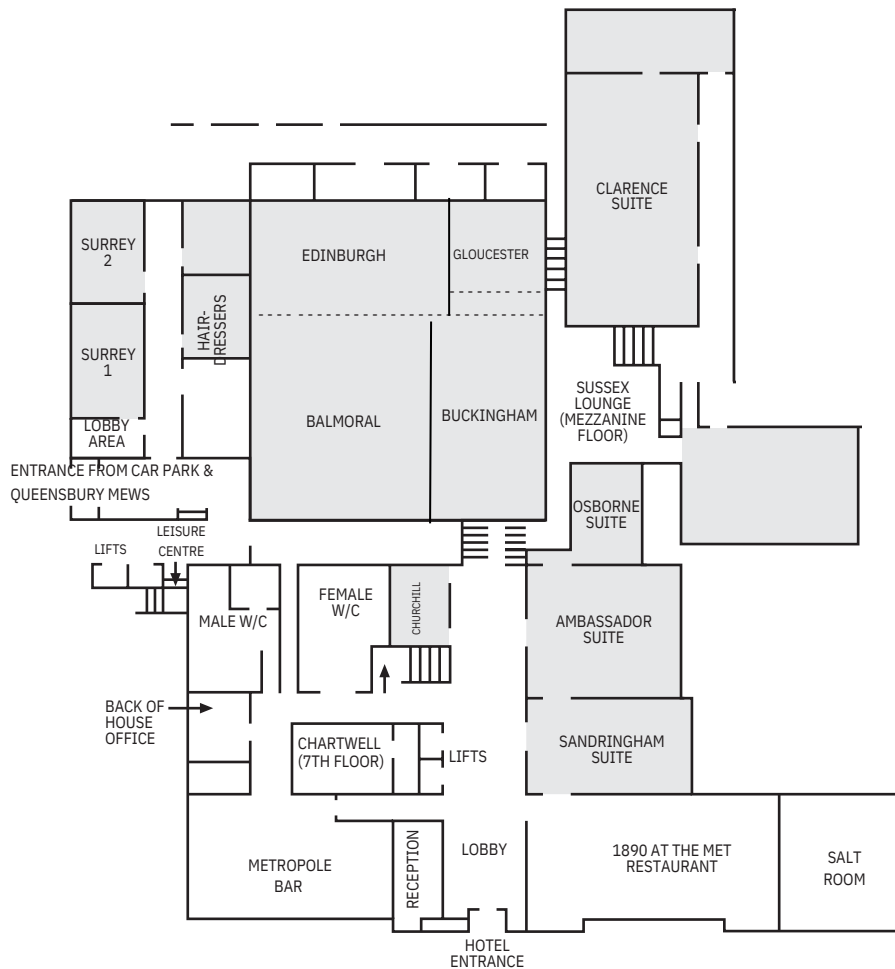

DOUBLETREE BY HILTON BRIGHTON METROPOLE

CANNON PLACE

CANNON PLACE

106 - 121 | KING'S ROAD | BRIGHTON | BN1 2FU

DOUBLETREE BY HILTON BRIGHTON METROPOLE

CANNON PLACE

CANNON PLACE

CONFERRING ROOMS
GROUND FLOOR

KING'S ROAD

106 - 121 | KING'S ROAD | BRIGHTON | BN1 2FU