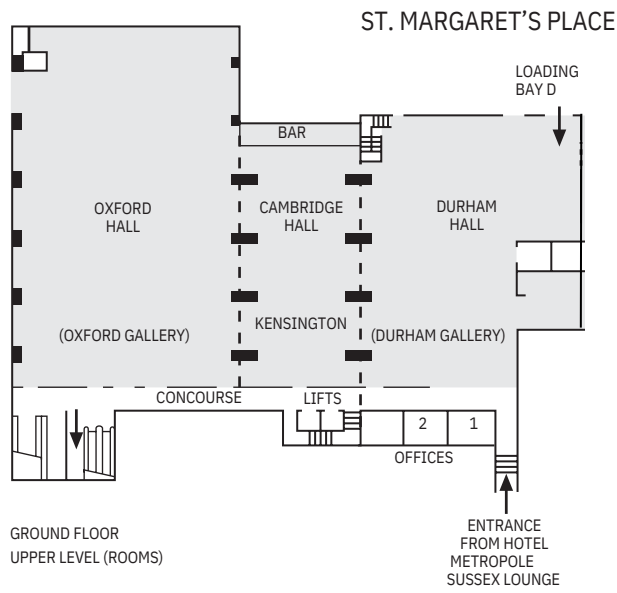

DOUBLETREE BY HILTON BRIGHTON METROPOLE

CANNON PLACE

CANNON PLACE

106 - 121 | KING'S ROAD | BRIGHTON | BN1 2FU

DOUBLETREE BY HILTON BRIGHTON METROPOLE

CANNON PLACE

CANNON PLACE

CONFERRING ROOMS
GROUND FLOOR

KING'S ROAD

106 - 121 | KING'S ROAD | BRIGHTON | BN1 2FU